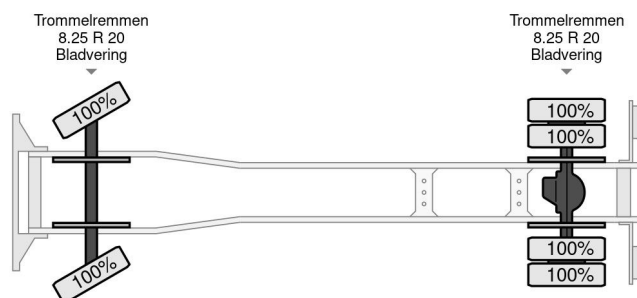

### PROPERTIES

First registration date	20-04-1962
Fuel	Diesel
Transmission	Manual
Vehicle identification number	32800910007829
Axle configuration	4x2
Axle count	2

Mercedes-Benz BL 328.48

4x2

Referentienummer: MB007829

### DESCRIPTION

CHASSIS 540cm