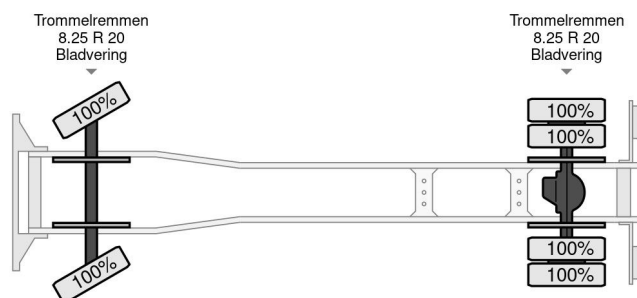

Mercedes-Benz

COMMON

Price	€ 13.950,- ex VAT
Id	MB007829
Make	Mercedes-Benz
Year	1962
Mileage	96.417 km
Construction	Chassis cab

PROPERTIES

First registration date	20-04-1962
Fuel	Diesel
Transmission	Manual
Vehicle identification number	32800910007829
Axle configuration	4x2
Axle count	2

Mercedes-Benz BL 328.48

4x2

Referentienummer: MB007829

ACCESSORIES

DESCRIPTION

CHASSIS 540cm