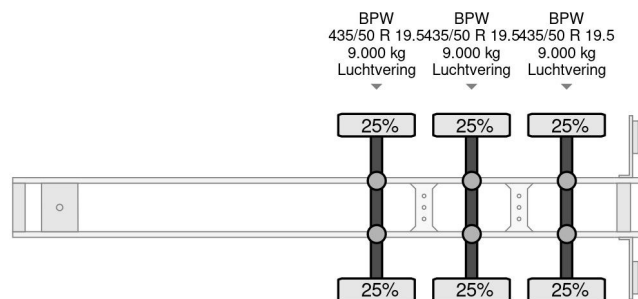

Krone SD 3x BPW 1362x248x300

COMMON

Price	€ 4.950,- ex VAT
Id	KR465077-2
Make	Krone
Type	SD 3x BPW 1362x248x300
Year	2010
Construction	Curtain sides
Gross weight	39.000 kg

PROPERTIES

First registration date	11-05-2010
Mot expiry date	28-06-2023
License plate	OR-97-YK
Vehicle identification number	WKESD000000465077
Axle count	3
Weight	7.000 kg
Wheelbase	891 cm
Construction dimensions (l/b/h)	
Load capacity	32.000 kg
Length	1.388 cm
Width	255 cm

ACCESSORIES

- Anti-lock braking system
- Rear doors

Krone SD 3x BPW 1362x248x300

Referentienummer: KR465077-2

DESCRIPTION