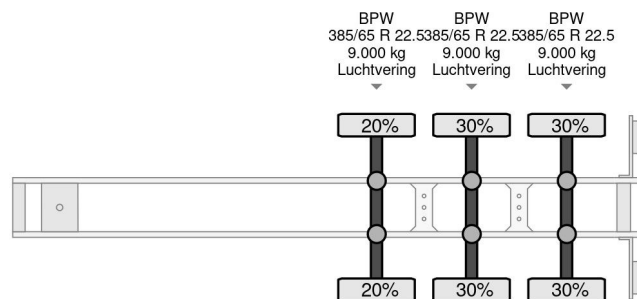

ACCESSORIES

- Anti-lock braking system
- Rear doors

DESCRIPTION