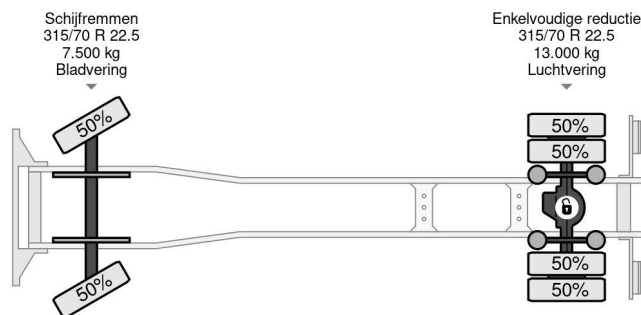

Referentienummer: MB586443-K