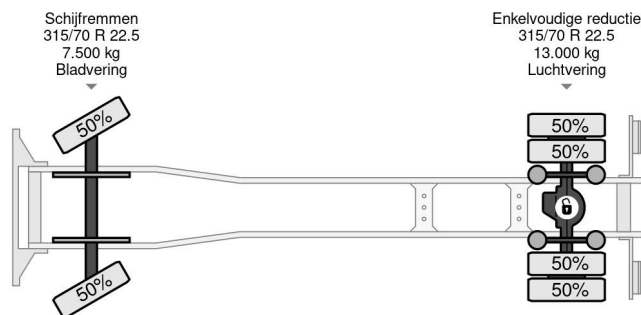

### COMMON

Price	€ 14.950,- ex VAT
Id	MB586443-K
Make	Mercedes-Benz
Type	4X2 - HMF 1063 K2 - MANUAL GEARBOX
Year	2001
Mileage	486.101 km
Construction	Truck-mounted crane
Gross weight	19.000 kg

### PROPERTIES

First registration date	19-07-2001
Fuel	Diesel
Transmission	Manual
Vehicle identification number	WDB9505381K586443
Axle configuration	4x2
Axle count	2
Weight	10.000 kg
Load capacity	9.000 kg

Mercedes-Benz Atego 1828 4X2 - HMF 1063 K2 - MANUAL ...

Referentienummer: MB586443-K