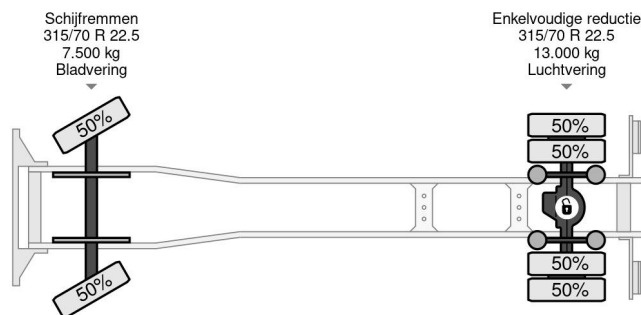

Referentienummer: MB586443