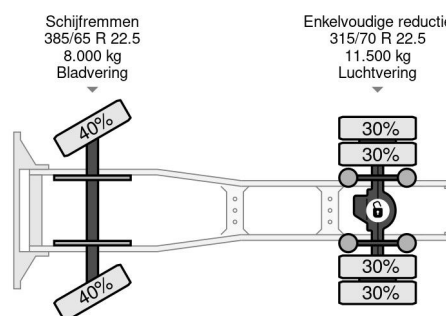

Referentienummer: SC384535