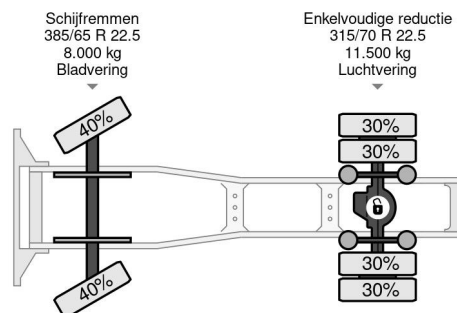

Scania 4X2 EURO 6 RETARDER

COMMON

Price	On request ex VAT
Id	SC384535
Make	Scania
Type	4X2 EURO 6 RETARDER
Year	2015
Mileage	1.053.626 km
Construction	Standard tractor
Gross weight	19.500 kg
Emissionclass	6

Scania R450 4X2 EURO 6 RETARDER

Referentienummer: SC384535

PROPERTIES

First registration date	30-03-2015
Mot expiry date	09-05-2024
License plate	85-BFT-8
Fuel	Diesel
Transmission	Automatic
Vehicle identification number	YS2R4X20005384535
Axle configuration	4x2
Axle count	2
Weight	8.239 kg
Cylinder count	6
Power kw	331
Power hp	450
Wheelbase	370 cm
Load capacity	11.261 kg
Length	596 cm
Width	255 cm