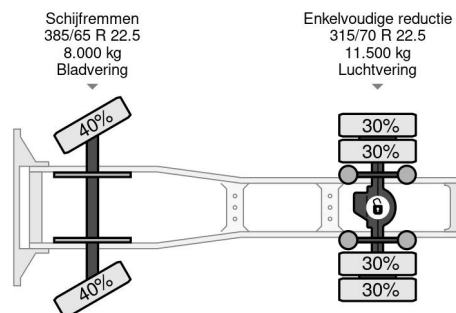

Referentienummer: DA065619