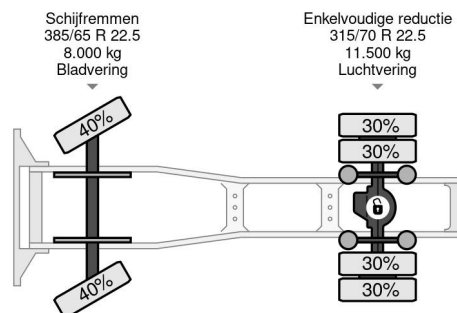

DAF SC 4X2 EURO 6

COMMON

Price	On request ex VAT
Id	DA065619
Make	DAF
Type	SC 4X2 EURO 6
Year	2015
Mileage	1.053.102 km
Construction	Standard tractor
Gross weight	20.500 kg
Emissionclass	6

PROPERTIES

First registration date	26-06-2015
Mot expiry date	26-06-2024
License plate	92-BFX-5
Fuel	Diesel
Transmission	Automatic
Vehicle identification number	XLRTEH4300G065619
Axle configuration	4x2
Axle count	2
Weight	8.082 kg
Cylinder count	6
Power kw	303
Power hp	412
Wheelbase	380 cm
Load capacity	12.418 kg
Length	592 cm
Width	255 cm

DAF XF 410 SC 4X2 EURO 6

Referentienummer: DA065619

DESCRIPTION