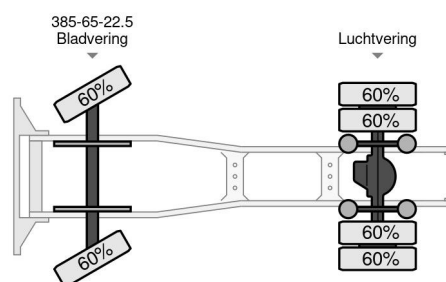

4x2

Referentienummer: DA168768