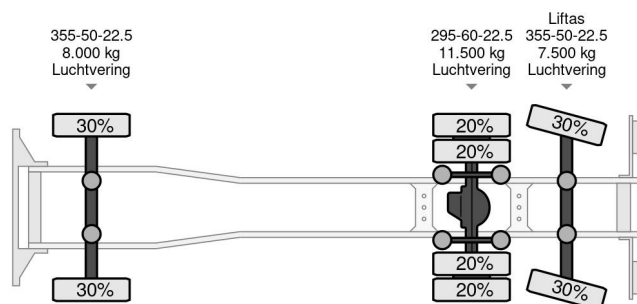

Referentienummer: DA036785