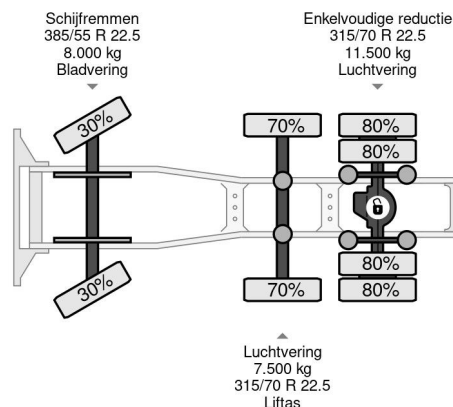

MAN 6X2 EURO 6

COMMON

Price	€ 18.750,- ex VAT
Id	MA102630
Make	MAN
Type	6X2 EURO 6
Year	2018
Mileage	708.594 km
Construction	Standard tractor
Gross weight	26.000 kg
Emissionclass	6

PROPERTIES

First registration date	21-08-2018
Fuel	Diesel
Transmission	Automatic
Vehicle identification number	WMA24XZZ0JP102630
Axle configuration	6x2
Axle count	3
Weight	8.372 kg
Cylinder count	6
Power kw	338
Power hp	460
Load capacity	17.628 kg

MAN TGX 26.460 6X2 EURO 6

Referentienummer: MA102630

DESCRIPTION