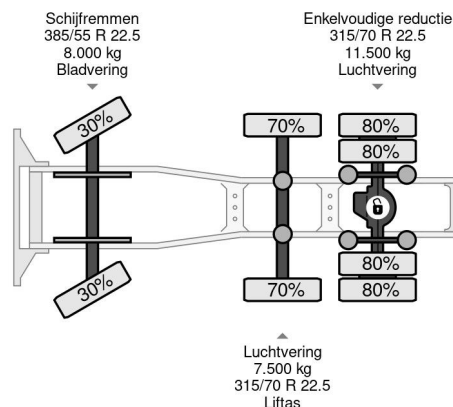

MAN 6X2 EURO 6

COMMON

Price	€ 22.950,- ex VAT
Id	MA102630
Make	MAN
Type	6X2 EURO 6
Year	2018
Mileage	708.594 km
Construction	Standard tractor
Gross weight	26.000 kg
Emissionclass	6

PROPERTIES

First registration date	21-08-2018
Fuel	Diesel
Transmission	Automatic
Vehicle identification number	WMA24XZZ0JP102630
Axle configuration	6x2
Axle count	3
Weight	8.372 kg
Cylinder count	6
Power kw	338
Power hp	460
Load capacity	17.628 kg

MAN TGX 26.460 6X2 EURO 6

Referentienummer: MA102630

DESCRIPTION