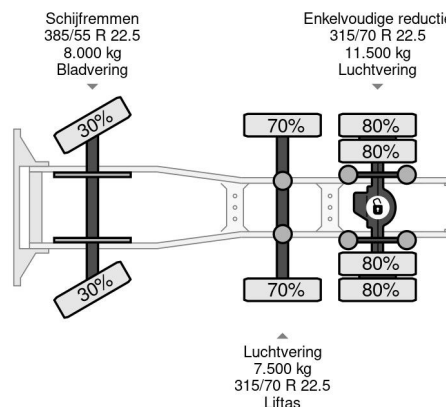

MAN 6X2 EURO 6

COMMON

Price	€ 22.950,- ex VAT
Id	MA102630
Make	MAN
Type	6X2 EURO 6
Year	2018
Mileage	708.594 km
Construction	Standard tractor
Gross weight	26.000 kg
Emissionclass	6

PROPERTIES

First registration date	21-08-2018
Fuel	Diesel
Transmission	Automatic
Vehicle identification number	WMA24XZZ0JP102630
Axle configuration	6x2
Axle count	3
Weight	8.372 kg
Cylinder count	6
Power kw	338
Power hp	460
Load capacity	17.628 kg

MAN TGX 26.460 6X2 EURO 6

Referentienummer: MA102630

DESCRIPTION