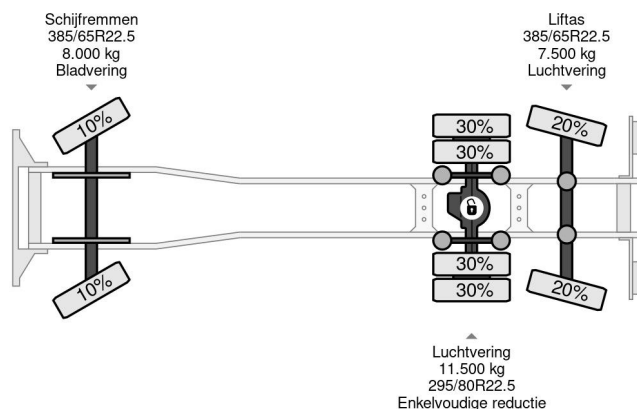

DAF 6X2 EURO 6 + CARRIER SUPRA 850 + DHOLLANDIA LAADKLEP

COMMON

Price	€ 23.950,- ex VAT
Id	DA065016
Make	DAF
Type	6X2 EURO 6 + CARRIER SUPRA 850 + DHOLLANDIA LAADKLEP
Year	2015
Mileage	930.898 km
Construction	Refrigerated/freezer transport
Gross weight	27.000 kg
Emissionclass	6

DAF XF 440 6X2 EURO 6 + CARRIER SUPRA 850 + DHOLL...

Referentienummer: DA065016

PROPERTIES

First registration date	03-06-2015
Mot expiry date	11-06-2024
License plate	86-BGB-1
Fuel	Diesel
Transmission	Automatic
Vehicle identification number	XLRASH4100G065016
Axle configuration	6x2
Axle count	3
Weight	13.255 kg
Cylinder count	6
Power kw	320
Power hp	435
Wheelbase	645 cm
Construction dimensions (l/b/h)	
Load capacity	13.745 kg
Length	1.023 cm
Width	260 cm