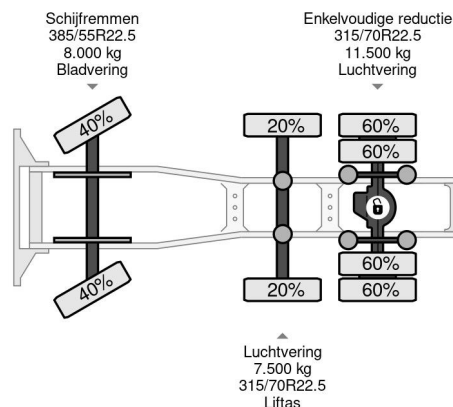

Referentienummer: MA739080