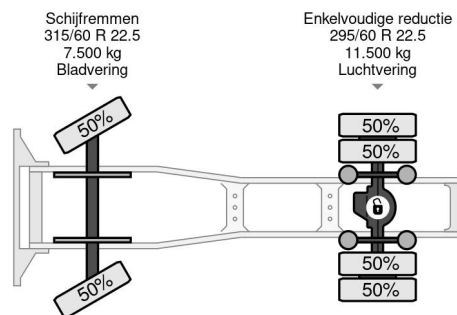

Referentienummer: DA106482