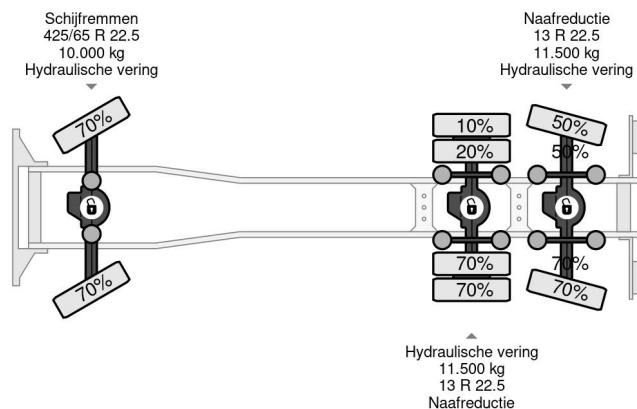

MAN 6X6 E5 TIPPER + PALFINGER EPSILON

COMMON

Price	€ 45.950,- ex VAT
Id	MA580514-K
Make	MAN
Type	6X6 E5 TIPPER + PALFINGER EPSILON
Year	2011
Mileage	456.119 km
Construction	Truck-mounted crane
Gross weight	33.000 kg
Emissionclass	5

MAN TGS 33.400 6X6 E5 TIPPER + PALFINGER EPSILON

Referentienummer: MA580514-K

PROPERTIES

First registration date	28-11-2011
License plate	BZ-PN-64
Fuel	Diesel
Transmission	Manual
Vehicle identification number	WMA56SZZ0CM580514
Axle configuration	6x6
Axle count	3
Weight	18.425 kg
Load capacity	14.575 kg

DESCRIPTION