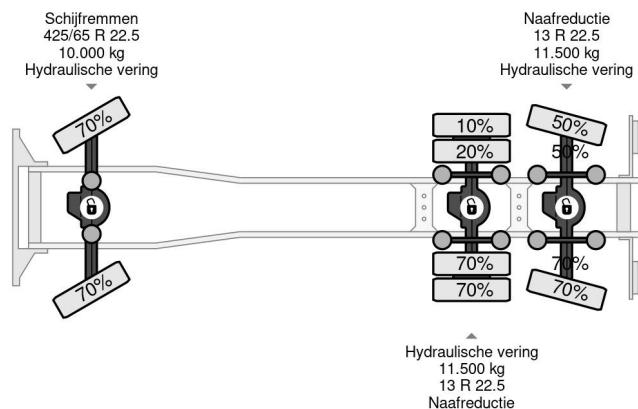

MAN 6X6 E5 TIPPER + PALFINGER EPSILON

COMMON

Price	€ 45.950,- ex VAT
Id	MA580514
Make	MAN
Type	6X6 E5 TIPPER + PALFINGER EPSILON
Year	2011
Mileage	456.118 km
Construction	Tipper
Gross weight	33.000 kg
Emissionclass	5

MAN TGS 33.400 6X6 E5 TIPPER + PALFINGER EPSILON

Referentienummer: MA580514

PROPERTIES

First registration date	28-11-2011
License plate	BZ-PN-64
Fuel	Diesel
Transmission	Manual
Vehicle identification number	WMA56SZZ0CM580514
Axle configuration	6x6
Axle count	3
Weight	18.425 kg
Construction dimensions (l/b/h)	
Load capacity	14.575 kg

DESCRIPTION