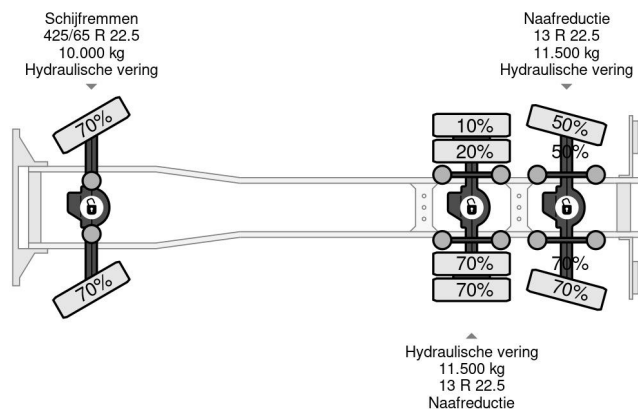

MAN 6X6 E5 TIPPER + PALFINGER EPSILON

COMMON

Price	€ 45.950,- ex VAT
Id	MA580514
Make	MAN
Type	6X6 E5 TIPPER + PALFINGER EPSILON
Year	2011
Mileage	456.118 km
Construction	Tipper
Gross weight	33.000 kg
Emissionclass	5

PROPERTIES

First registration date	28-11-2011
License plate	BZ-PN-64
Fuel	Diesel
Transmission	Manual
Vehicle identification number	WMA56SZZ0CM580514
Axle configuration	6x6
Axle count	3
Weight	18.425 kg
Construction dimensions (l/b/h)	
Load capacity	14.575 kg

MAN TGS 33.400 6X6 E5 TIPPER + PALFINGER EPSILON

Referentienummer: MA580514

DESCRIPTION