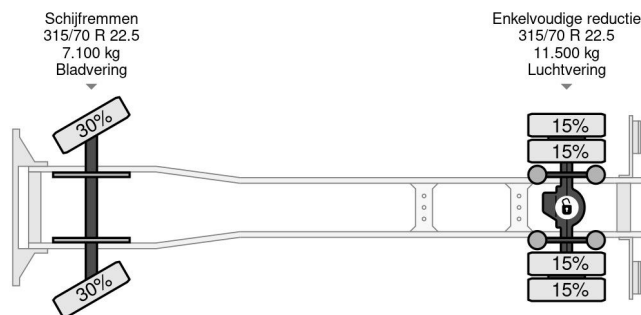

### COMMON

Price	On request ex VAT
Id	VO755429
Make	Volvo
Type	4X2 EURO 6 CHASSIS + DHOLLANDIA
Year	2016
Mileage	683.477 km
Construction	Chassis cab
Gross weight	18.600 kg
Emissionclass	6

Volvo FM 330 4X2 EURO 6 CHASSIS + DHOLLANDIA

### PROPERTIES

First registration date	08-01-2016
Mot expiry date	06-11-2024
License plate	15-BGS-5
Fuel	Diesel
Transmission	Automatic
Vehicle identification number	YV2X9J0A0GB755429
Axle configuration	4x2
Axle count	2
Weight	10.199 kg
Cylinder count	6
Power kw	250
Power hp	340
Wheelbase	600 cm
Load capacity	9.901 kg
Length	1.024 cm
Width	255 cm