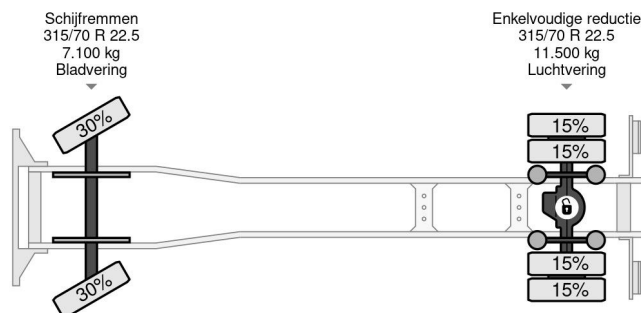

Volvo 4X2 EURO 6 CHASSIS + DHOLLANDIA

COMMON

Price	On request ex VAT
Id	VO755429
Make	Volvo
Type	4X2 EURO 6 CHASSIS + DHOLLANDIA
Year	2016
Mileage	683.477 km
Construction	Chassis cab
Gross weight	18.600 kg
Emissionclass	6

Volvo FM 330 4X2 EURO 6 CHASSIS + DHOLLANDIA

Referentienummer: VO755429

PROPERTIES

First registration date	08-01-2016
Mot expiry date	06-11-2024
License plate	15-BGS-5
Fuel	Diesel
Transmission	Automatic
Vehicle identification number	YV2X9J0A0GB755429
Axle configuration	4x2
Axle count	2
Weight	10.199 kg
Cylinder count	6
Power kw	250
Power hp	340
Wheelbase	600 cm
Load capacity	9.901 kg
Length	1.024 cm
Width	255 cm