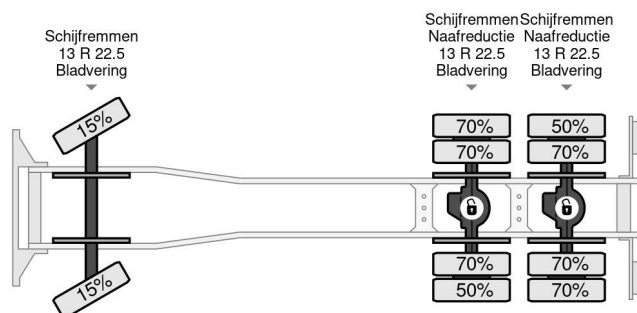

Iveco 6X4 EURO 5 + FASSI F425CXP 4+2 MANUAL + REMOTE + FULL STEEL

COMMON

Price	€ 38.750,- ex VAT
Id	IV191438-K
Make	Iveco
Type	6X4 EURO 5 + FASSI F425CXP 4+2 MANUAL + REMOTE + FULL STEEL
Year	2007
Mileage	243.148 km
Construction	Truck-mounted crane
Gross weight	26.000 kg
Emissionclass	5

Iveco Trakker 260T33 6X4 EURO 5 + FASSI F425CXP 4+2 ...

Referentienummer: IV191438-K

PROPERTIES

First registration date	14-12-2007
Fuel	Diesel
Transmission	Manual
Vehicle identification number	WJME2NNS40C191438
Axle configuration	6x4
Axle count	3
Power kw	265
Power hp	360

DESCRIPTION