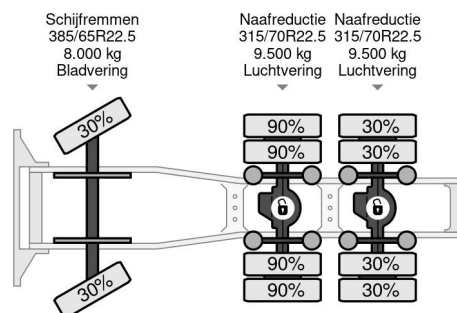

Mercedes-Benz 6X4 EURO 6 - BIG AXLES + HYDRAULICS TIPPER

COMMON

Price	€ 46.950,- ex VAT
Id	MB239250
Make	Mercedes-Benz
Type	6X4 EURO 6 - BIG AXLES + HYDRAULICS TIPPER
Year	2018
Mileage	585.225 km
Construction	Standard tractor
Gross weight	26.000 kg
Emissionclass	6

Mercedes-Benz Actros 2653 6X4 EURO 6 - BIG AXLES + HY...

Referentienummer: MB239250

PROPERTIES

First registration date	12-07-2018
Fuel	Diesel
Transmission	Automatic
Vehicle identification number	WDB96342410239250
Axle configuration	6x4
Axle count	3
Weight	10.050 kg
Cylinder count	6
Power kw	390
Power hp	530
Load capacity	15.950 kg

DESCRIPTION