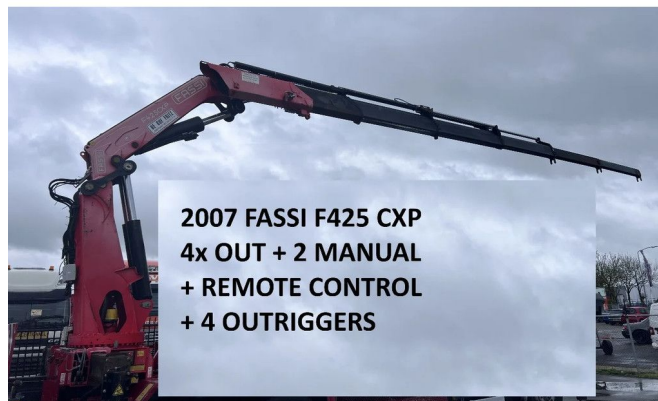

FASSI F425CXP + REMOTE + 4 OUTRIGGERS - 4x OUT + 2 MANUAL

COMMON

Price	€ 29.500,- ex VAT
Id	FA425CXP
Make	FASSI
Type	F425CXP + REMOTE + 4 OUTRIGGERS - 4x OUT + 2 MANUAL
Year	2007
Construction	Crane arm

PROPERTIES