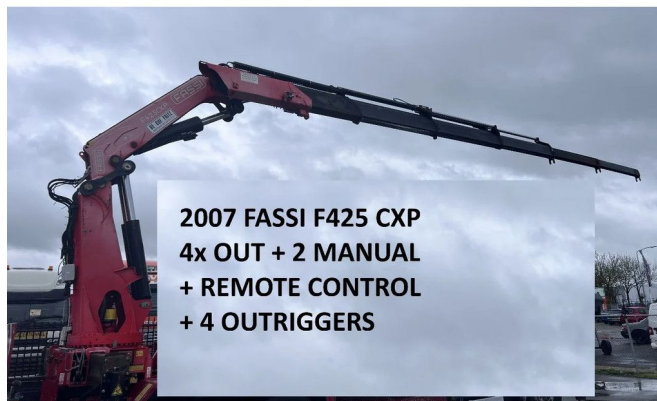

FASSI F425CXP + REMOTE + 4 OUTRIGGERS - 4x OUT + 2 MANUAL

COMMON

Price	€ 29.500,- ex VAT
Id	FA425CXP
Make	FASSI
Type	F425CXP + REMOTE + 4 OUTRIGGERS - 4x OUT + 2 MANUAL
Year	2007
Construction	Crane arm

PROPERTIES