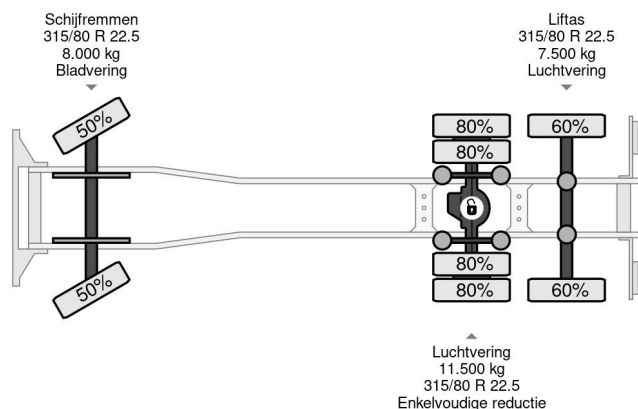

### COMMON

Price	€ 34.750,- ex VAT
Id	VO502604-K
Make	Volvo
Type	6X2 EURO 4 + PALFINGER PK12502 + REMOTE + KIPPER
Year	2008
Mileage	433.235 km
Construction	Truck-mounted crane
Gross weight	26.000 kg
Emissionclass	4

Volvo FE 320 6X2 EURO 4 + PALFINGER PK12502 + REMO...

Referentienummer: VO502604-K

### PROPERTIES

First registration date	26-03-2008
Fuel	Diesel
Transmission	Manual
Vehicle identification number	YV2VBN0C28B502604
Axle configuration	6x2
Axle count	3
Weight	12.460 kg
Power kw	235
Power hp	320
Load capacity	13.540 kg