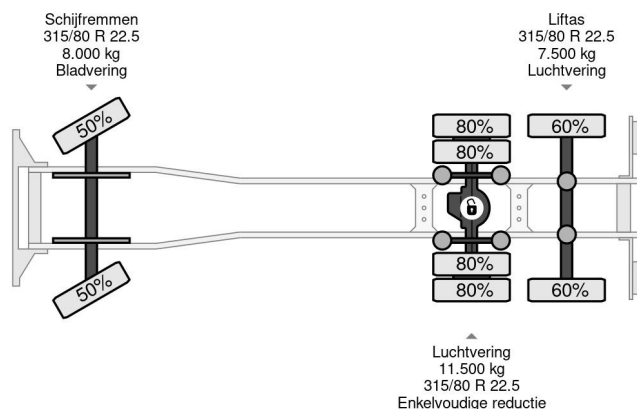

### COMMON

Price	€ 34.750,- ex VAT
Id	VO502604
Make	Volvo
Type	6X2 KIPPER + PALFINGER PK12502 + REMOTE + MANUAL
Year	2008
Mileage	433.235 km
Construction	Tipper
Gross weight	26.000 kg
Emissionclass	4

Volvo FE 320 6X2 KIPPER + PALFINGER PK12502 + REMO...

### PROPERTIES

First registration date	26-03-2008
Fuel	Diesel
Transmission	Manual
Vehicle identification number	YV2VBN0C28B502604
Axle configuration	6x2
Axle count	3
Weight	12.460 kg
Power kw	235
Power hp	320
Construction dimensions (l/b/h)	
Load capacity	13.540 kg