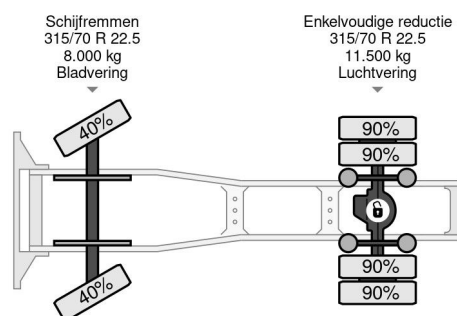

Referentienummer: DA163145