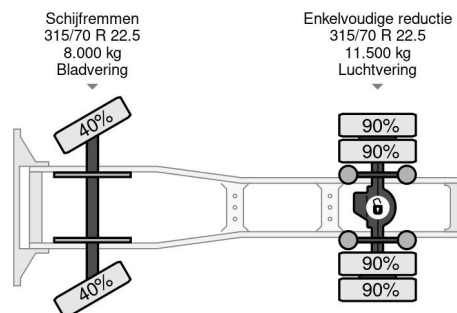

Referentienummer: DA163145