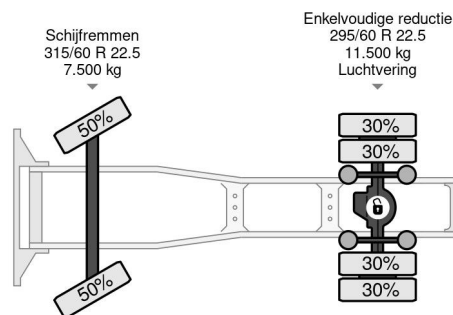

### PROPERTIES

First registration date	11-01-2017
Mot expiry date	02-11-2024
License plate	29-BJB-6
Fuel	Diesel
Transmission	Automatic
Vehicle identification number	WDB96340610118365
Axle configuration	4x2
Axle count	2
Weight	7.863 kg
Cylinder count	6
Power kw	310
Power hp	421
Wheelbase	370 cm
Load capacity	11.137 kg
Length	624 cm
Width	255 cm