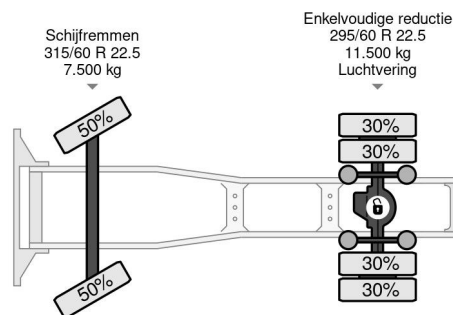

Mercedes-Benz 4X2 EURO 6 MEGA + HEFSCHOTEL

COMMON

Price	€ 19.950,- ex VAT
Id	MB118365
Make	Mercedes-Benz
Type	4X2 EURO 6 MEGA + HEFSCHOTEL
Year	2017
Mileage	666.973 km
Construction	Volume tractor
Gross weight	19.000 kg
Emissionclass	6

Mercedes-Benz Actros 1842 4X2 EURO 6 MEGA + HEFSCH...

Referentienummer: MB118365

PROPERTIES

First registration date	11-01-2017
Mot expiry date	02-11-2024
License plate	29-BJB-6
Fuel	Diesel
Transmission	Automatic
Vehicle identification number	WDB96340610118365
Axle configuration	4x2
Axle count	2
Weight	7.863 kg
Cylinder count	6
Power kw	310
Power hp	421
Wheelbase	370 cm
Load capacity	11.137 kg
Length	624 cm
Width	255 cm