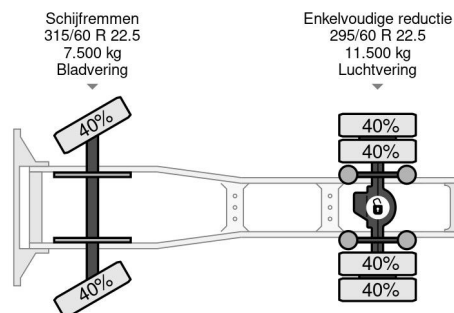

Referentienummer: DA153954