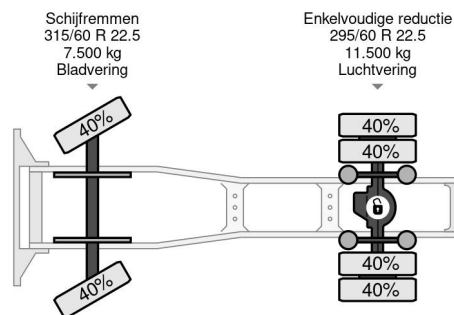

Referentienummer: DA153954