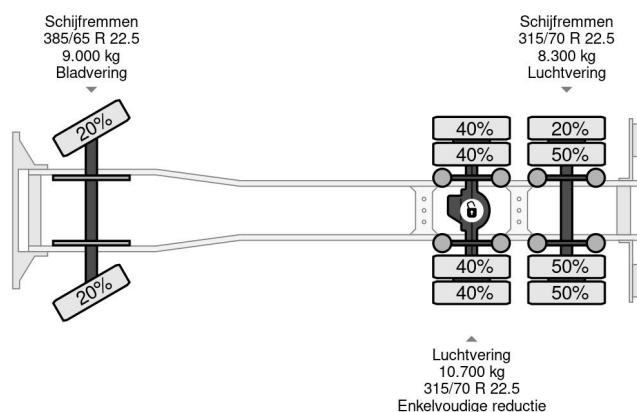

MAN XLX EURO 6 6X2 + FASSI F365 + FLYJIB + REMOTE

COMMON

Price	€ 78.950,- ex VAT
Id	MA197219-K
Make	MAN
Type	XLX EURO 6 6X2 + FASSI F365 + FLYJIB + REMOTE
Year	2014
Mileage	736.784 km
Construction	Truck-mounted crane
Gross weight	26.000 kg
Emissionclass	6

MAN TGX 28.440 XLX EURO 6 6X2 + FASSI F365 + FLYJIB ...

Referentienummer: MA197219-K

PROPERTIES

First registration date	29-04-2014
Fuel	Diesel
Transmission	Manual
Vehicle identification number	WMA89XZZXEW197219
Axle configuration	6x2
Axle count	3
Weight	15.000 kg
Power kw	324
Power hp	441
Load capacity	11.000 kg

DESCRIPTION