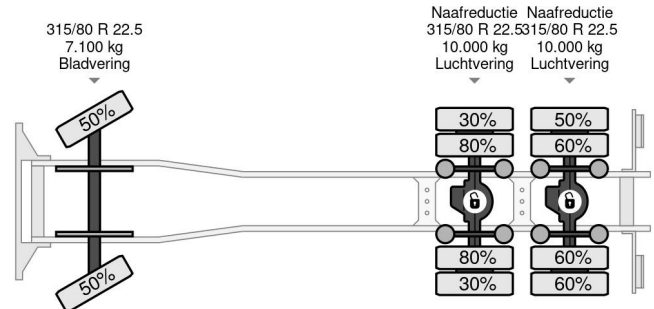

Referentienummer: MB427690