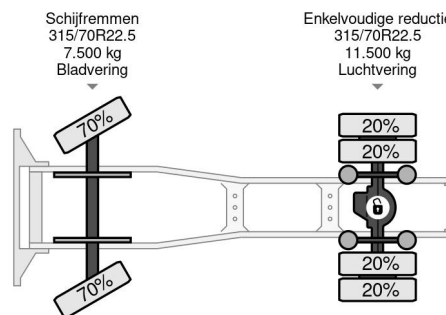

Referentienummer: MA214472