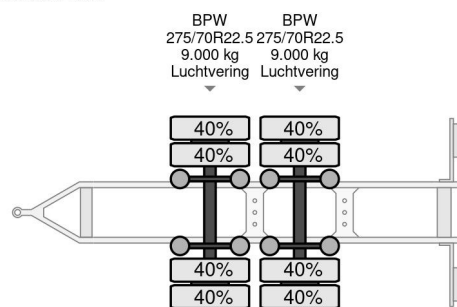

Sommer 2 AS - BDF CHASSIS - BPW AXLES

COMMON

Price	€ 4.950,- ex VAT
Id	SOSP1305-2
Make	Sommer
Type	2 AS - BDF CHASSIS - BPW AXLES
Year	2015
Construction	BDF System
Gross weight	18.000 kg

PROPERTIES

First registration date	01-01-2015
Vehicle identification number	SX90218ZWF5SP1305
Axle count	2
Construction dimensions (l/b/h)	

Sommer 2 AS - BDF CHASSIS - BPW AXLES

Referentienummer: SOSP1305-2

ACCESSORIES

DESCRIPTION