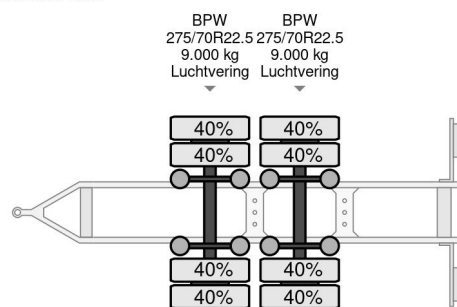

ACCESSORIES

DESCRIPTION