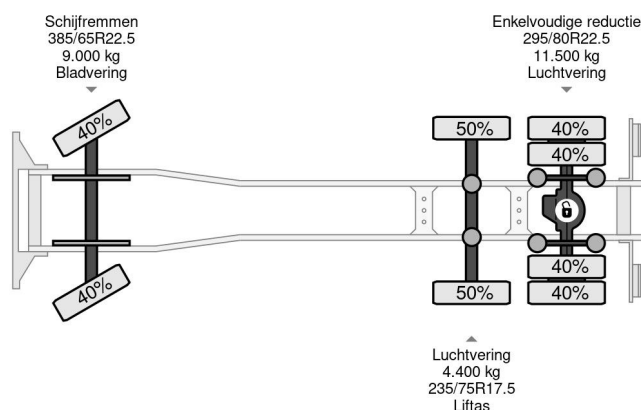

DAF 6X2 EURO 6 + TIPPER

COMMON

Price	€ 32.950,- ex VAT
Id	DA135177
Make	DAF
Type	6X2 EURO 6 + TIPPER
Year	2017
Mileage	688.312 km
Construction	Tipper
Gross weight	24.900 kg
Emissionclass	6

PROPERTIES

First registration date	23-01-2017
License plate	54-BJD-2
Fuel	Diesel
Transmission	Manual
Vehicle identification number	XLRTGH4300G135177
Axle configuration	6x2
Axle count	3
Weight	11.425 kg
Cylinder count	6
Power kw	340
Power hp	462
Wheelbase	490 cm
Construction dimensions (l/b/h)	
Load capacity	13.475 kg
Length	785 cm
Width	255 cm

DAF XF 460 6X2 EURO 6 + TIPPER

Referentienummer: DA135177

DESCRIPTION