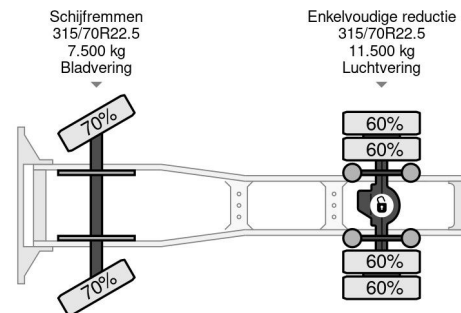

MAN 4X2 EURO 6 - DAY CABINE - 334.179 KM

COMMON

Price	€ 16.950,- ex VAT
Id	MA723151
Make	MAN
Type	4X2 EURO 6 - DAY CABINE - 334.179 KM
Year	2016
Mileage	334.179 km
Construction	Standard tractor
Gross weight	18.000 kg
Emissionclass	6

MAN TGS 18.320 4X2 EURO 6 - DAY CABINE - 334.179 KM

Referentienummer: MA723151

PROPERTIES

First registration date	22-09-2016
Fuel	Diesel
Transmission	Automatic
Vehicle identification number	WMA06SZZ3HM723151
Axle configuration	4x2
Axle count	2
Weight	7.030 kg
Power kw	235
Power hp	320
Load capacity	10.970 kg

DESCRIPTION