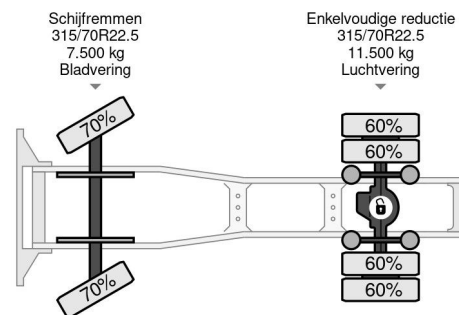

### COMMON

Price	€ 16.950,- ex VAT
Id	MA723151
Make	MAN
Type	4X2 EURO 6 - DAY CABINE - 334.179 KM
Year	2016
Mileage	334.179 km
Construction	Standard tractor
Gross weight	18.000 kg
Emissionclass	6

MAN TGS 18.320 4X2 EURO 6 - DAY CABINE - 334.179 KM

### PROPERTIES

First registration date	22-09-2016
Fuel	Diesel
Transmission	Automatic
Vehicle identification number	WMA06SZZ3HM723151
Axle configuration	4x2
Axle count	2
Weight	7.030 kg
Power kw	235
Power hp	320
Load capacity	10.970 kg