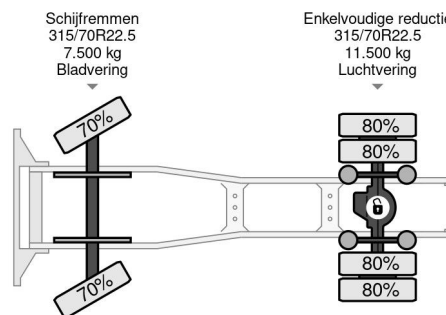

Referentienummer: MA071584