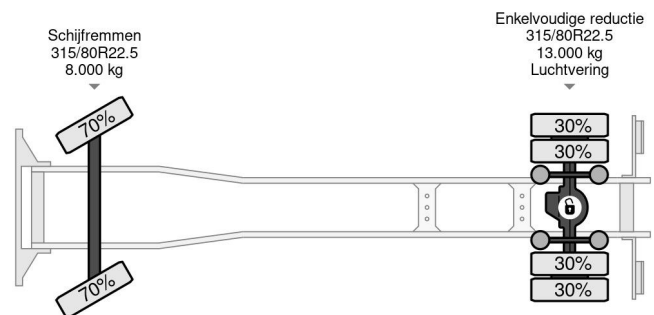

Volvo 4X2 EURO 6 + BOX 7,35 METER + CARGOLIFT ZEPRO

COMMON

Price	€ 24.950,- ex VAT
Id	VO707159-2
Make	Volvo
Type	4X2 EURO 6 + BOX 7,35 METER + CARGOLIFT ZEPRO
Year	2014
Mileage	493.183 km
Construction	Box body
Gross weight	18.000 kg
Emissionclass	6

Volvo FM 370 4X2 EURO 6 + BOX 7,35 METER + CARGOLI...

Referentienummer: VO707159-2

PROPERTIES

First registration date	22-10-2014
Fuel	Diesel
Transmission	Automatic
Vehicle identification number	YV2X922A8FB707159
Axle configuration	4x2
Axle count	2
Weight	10.115 kg
Power kw	278
Power hp	378
Construction dimensions (l/b/h)	
Load capacity	7.885 kg