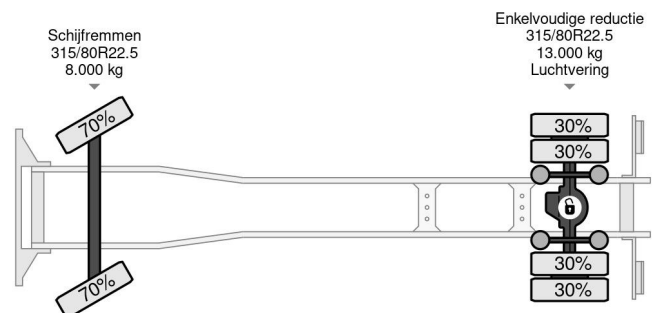

Volvo 4X2 EURO 6 + BOX 7,35 METER + CARGOLIFT ZEPRO

COMMON

Price	€ 24.950,- ex VAT
Id	VO707159-2
Make	Volvo
Type	4X2 EURO 6 + BOX 7,35 METER + CARGOLIFT ZEPRO
Year	2014
Mileage	493.183 km
Construction	Box body
Gross weight	18.000 kg
Emissionclass	6

Volvo FM 370 4X2 EURO 6 + BOX 7,35 METER + CARGOLI...

Referentienummer: VO707159-2

PROPERTIES

First registration date	22-10-2014
Fuel	Diesel
Transmission	Automatic
Vehicle identification number	YV2X922A8FB707159
Axle configuration	4x2
Axle count	2
Weight	10.115 kg
Power kw	278
Power hp	378
Construction dimensions (l/b/h)	
Load capacity	7.885 kg