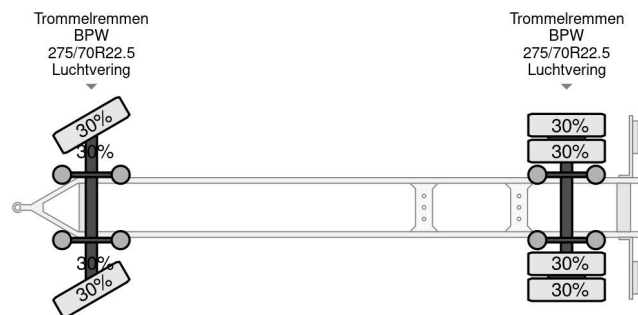

MTDK 2 AS - BPW + BOX 7,35 METER + CARGOLIFT ZEPRO

COMMON

Price	€ 6.950,- ex VAT
Id	MTMT2846-2
Make	MTDK
Type	2 AS - BPW + BOX 7,35 METER + CARGOLIFT ZEPRO
Year	2013
Construction	Box body
Gross weight	20.000 kg

PROPERTIES

First registration date	20-08-2013
Vehicle identification number	UMTP220DT3AMT2846
Axle count	2
Weight	6.170 kg
Construction dimensions (l/b/h)	
Load capacity	13.830 kg

MTDK 2 AS - BPW + BOX 7,35 METER + CARGOLIFT ZEPRO

Referentienummer: MTMT2846-2

ACCESSORIES

DESCRIPTION