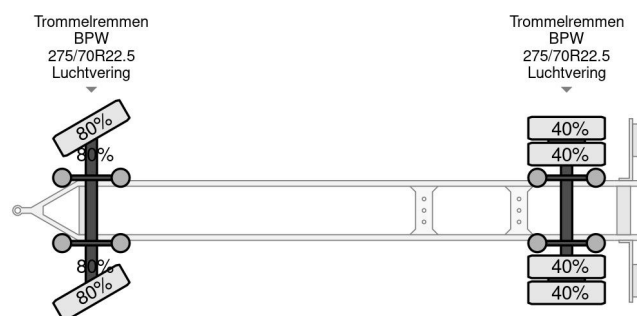

ACCESSORIES

DESCRIPTION