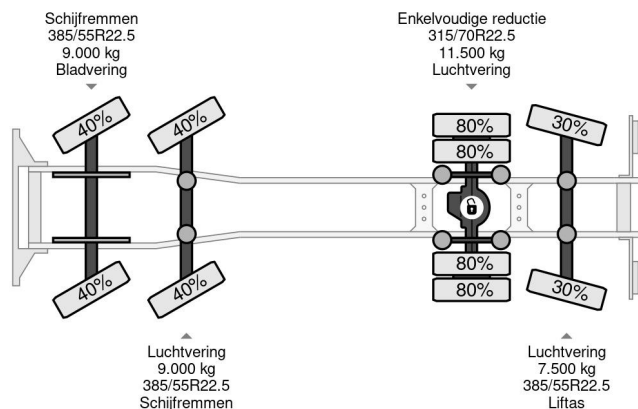

### COMMON

Price	On request ex VAT
Id	VO775886
Make	Volvo
Type	8X2 EURO 6 + HMF 8520-O-K6 + REMOTE CONTROL
Year	2015
Mileage	454.253 km
Construction	Dropside
Gross weight	40.000 kg
Emissionclass	6

Volvo FH 500 8X2 EURO 6 + HMF 8520-O-K6 + REMOTE C...

### PROPERTIES

First registration date	06-05-2015
Mot expiry date	06-05-2024
License plate	34-BFZ-1
Fuel	Diesel
Transmission	Automatic
Vehicle identification number	YV2RT40F2FA775886
Axle configuration	8x2
Axle count	4
Weight	26.600 kg
Cylinder count	6
Power kw	375
Power hp	510
Wheelbase	697 cm
Construction dimensions (l/b/h)	
Load capacity	13.400 kg
Length	1.071 cm
Width	255 cm