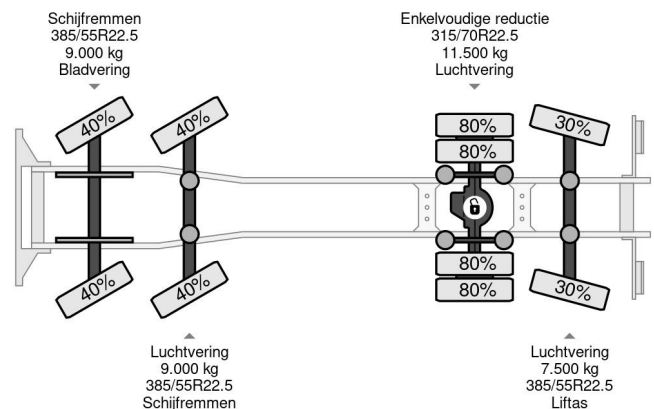

Volvo 8X2 EURO 6 + HMF 8520-O-K6 + REMOTE CONTROL

COMMON

Price	On request ex VAT
Id	VO775886
Make	Volvo
Type	8X2 EURO 6 + HMF 8520-O-K6 + REMOTE CONTROL
Year	2015
Mileage	454.253 km
Construction	Dropside
Gross weight	40.000 kg
Emissionclass	6

Volvo FH 500 8X2 EURO 6 + HMF 8520-O-K6 + REMOTE C...

Referentienummer: VO775886

PROPERTIES

First registration date	06-05-2015
Mot expiry date	06-05-2024
License plate	34-BFZ-1
Fuel	Diesel
Transmission	Automatic
Vehicle identification number	YV2RT40F2FA775886
Axle configuration	8x2
Axle count	4
Weight	26.600 kg
Cylinder count	6
Power kw	375
Power hp	510
Wheelbase	697 cm
Construction dimensions (l/b/h)	
Load capacity	13.400 kg
Length	1.071 cm
Width	255 cm